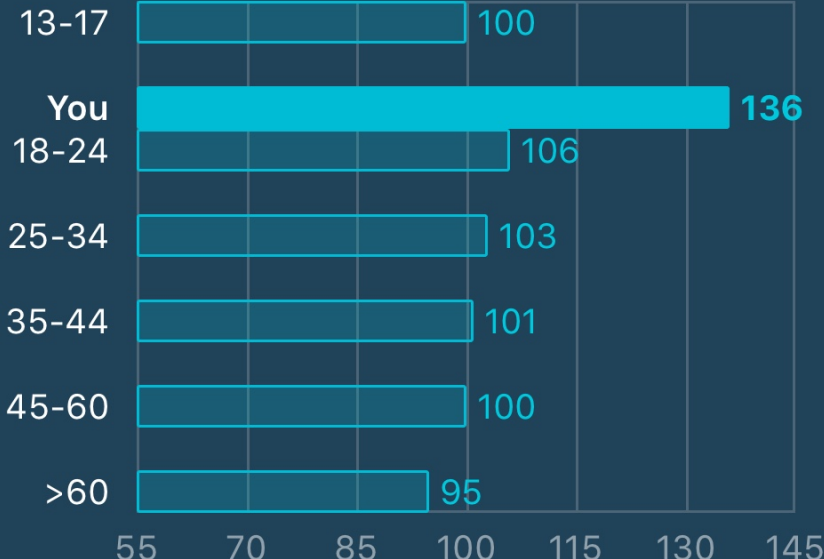

IQ report

Your IQ score

136
IQ Score

Gifted
Classification

You answered **55** questions correctly, which allowed you to get an IQ score of **136**. The classification for this score is **'Gifted'**

This is a great result, and it means your intelligence is better than most people but not as high as those who classified as Very gifted

General distribution

Your IQ score (**136**) signifies that you are more intelligent than **94%** of the population

Distribution by age group

Your IQ score (**136**) is **29%** higher than in other people from your age range

Distribution by field of study

Your IQ score (**136**) means you can achieve success in almost any field of study

Impulse rankings

Your IQ score (**136**) is higher than in **88%** of other Impulse users of your age