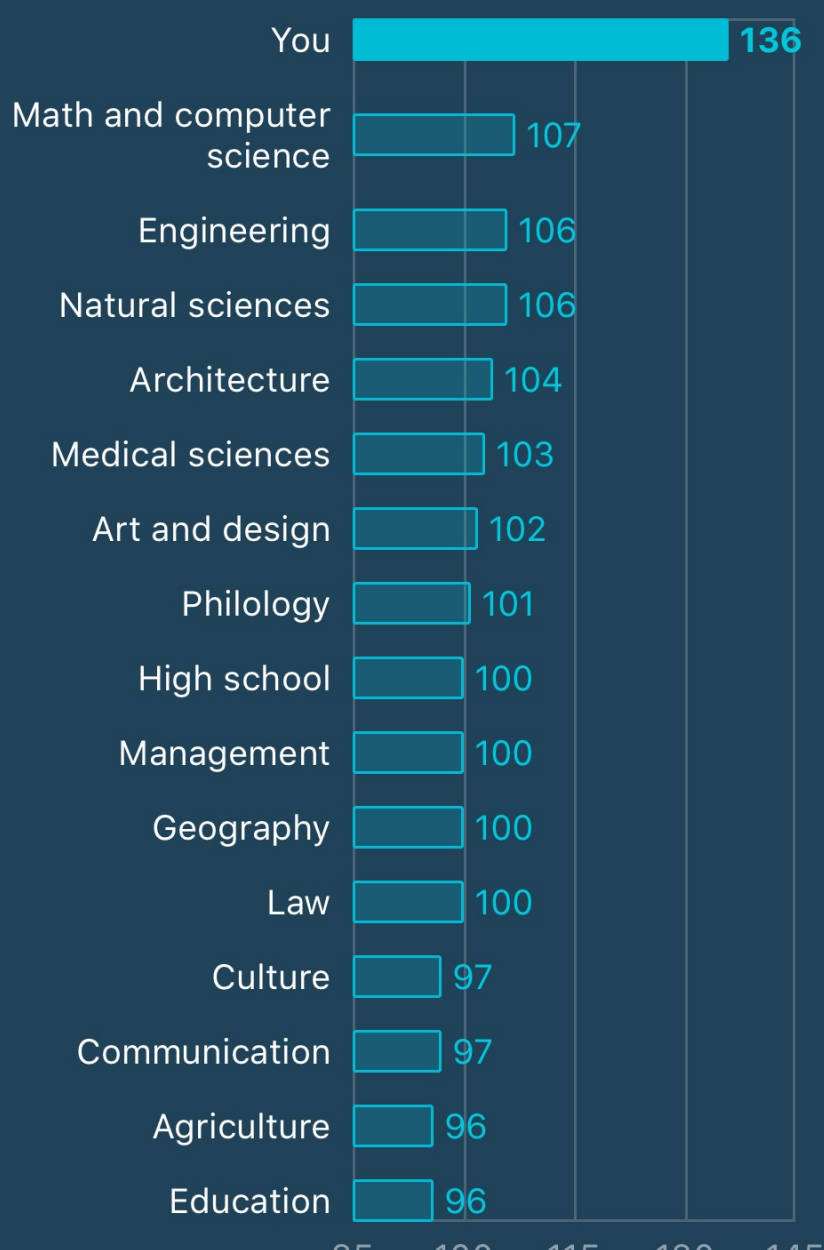

IQ report

Your IQ score

136
IQ Score

Gifted
Classification

You answered **55** questions correctly, which allowed you to get an IQ score of **136**. The classification for this score is **'Gifted'**

This is a great result, and it means your intelligence is better than most people but not as high as those who classified as Very gifted

General distribution

Your IQ score (**136**) signifies that you are more intelligent than **94%** of the population

Distribution by age group

Your IQ score (**136**) is **29%** higher than in other people from your age range

Distribution by field of study

Your IQ score (**136**) means you can achieve success in almost any field of study

Impulse rankings

Your IQ score (**136**) is higher than in **88%** of other Impulse users of your age