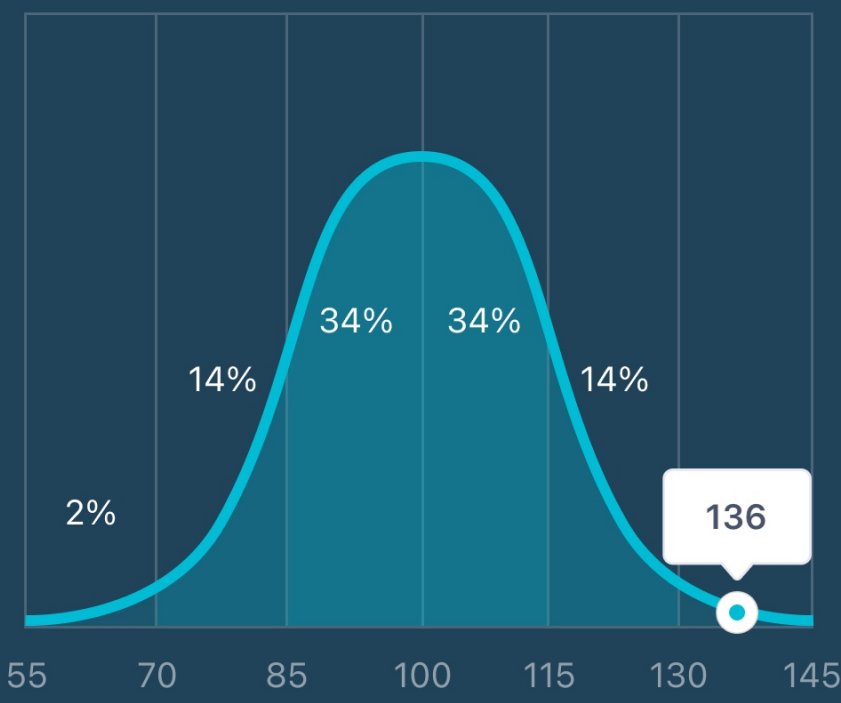

IQ report

Your IQ score

136
IQ Score

Gifted
Classification

You answered **55** questions correctly, which allowed you to get an IQ score of **136**. The classification for this score is **'Gifted'**

This is a great result, and it means your intelligence is better than most people but not as high as those who classified as Very gifted

General distribution

Your IQ score (**136**) signifies that you are more intelligent than **94%** of the population

Distribution by age group

Your IQ score (**136**) is **29%** higher than in other people from your age range

Distribution by field of study

Your IQ score (**136**) means you can achieve success in almost any field of study

Impulse rankings

Your IQ score (**136**) is higher than in **88%** of other Impulse users of your age